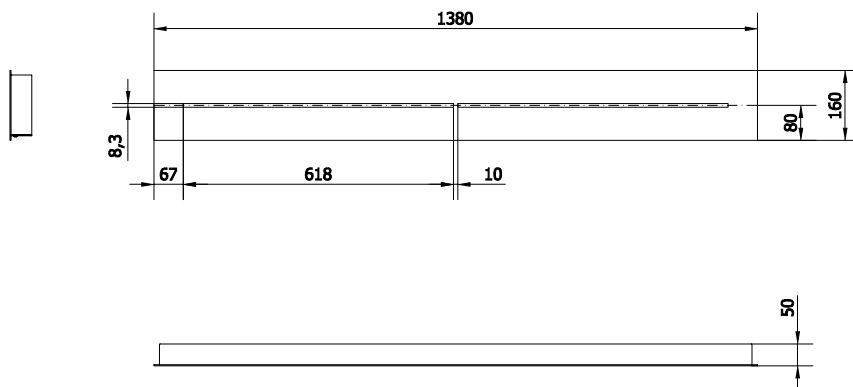

A-Piastre / Plates (Glo, Lit, MoM)

TECHNICAL SHEET

AA01-L-138-08 WHITE

Mounting: a soffitto / ceiling

Environment: Indoor - IP20

Materials: Metallo / Metal

Information: Linear plate with max 8 fittings

AA18-L-138-08 TITANIUM

Mounting: a soffitto / ceiling

Environment: Indoor - IP20

Materials: Metallo / Metal

Information: Linear plate with max 8 fittings

AA01-L-138-08

AA18-L-138-08

PIASTRA ESTERNA / EXTERNAL PLATE

PIASTRA INTERNA / INTERNAL PLATE