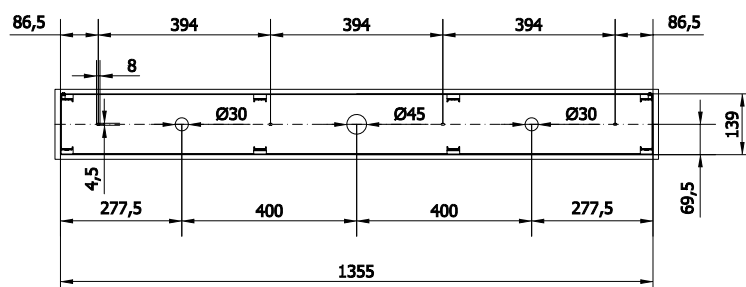

A-Piastre / Plates (Glo, Lit, MoM)

TECHNICAL SHEET

AA01-L-138-08 WHITE

Mounting: a soffitto / ceiling

Environment: Indoor - IP20

Materials: Metallo / Metal

Information: Linear plate with max 8 fittings

AA18-L-138-08 TITANIUM

Mounting: a soffitto / ceiling

Environment: Indoor - IP20

Materials: Metallo / Metal

Information: Linear plate with max 8 fittings

AA01-L-138-08

AA18-L-138-08

PIASTRA ESTERNA / EXTERNAL PLATE

PIASTRA INTERNA / INTERNAL PLATE